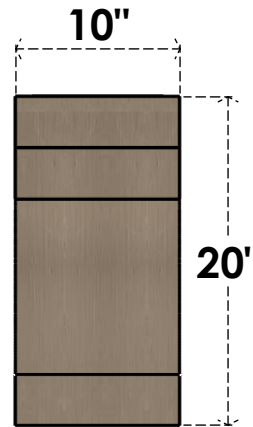

# ITEM NUMBER: CORU10X20X20MEDRCPR

10"W X 20"D X 20"H SERIES 1 CLASSIC MEDITERRANEAN ROUGH CEDAR  
TIMBERTHANE FAUX WOOD CORBEL, PRIMED

**SIDE PROFILE**

**FRONT PROFILE**

**ISOMETRIC**

EKENA MILLWORK  
2300 WEST MAIN ST.  
CLARKSVILLE, TX 75426  
TOLL FREE: 866-607-0453  
WWW.EKENAMILLWORK.COM

NOTES

1. INSTALLATION TO BE COMPLETED IN ACCORDANCE WITH MANUFACTURER'S SPECIFICATIONS.
2. DRAWING MAY NOT BE TO SCALE
3. THIS DRAWING IS INTENDED FOR DESIGN AND PLANNING PURPOSES ONLY.
4. ALL INFORMATION CONTAINED HEREIN WAS CURRENT AT THE TIME OF DEVELOPMENT BUT MUST BE REVIEWED AND APPROVED BY THE PRODUCT MANUFACTURER TO BE CONSIDERED ACCURATE.
5. TIMBERTHANE ARCHITECTURAL PRODUCTS ARE MADE FROM HIGH DENSITY URETHANE AND COME FACTORY PRIMED