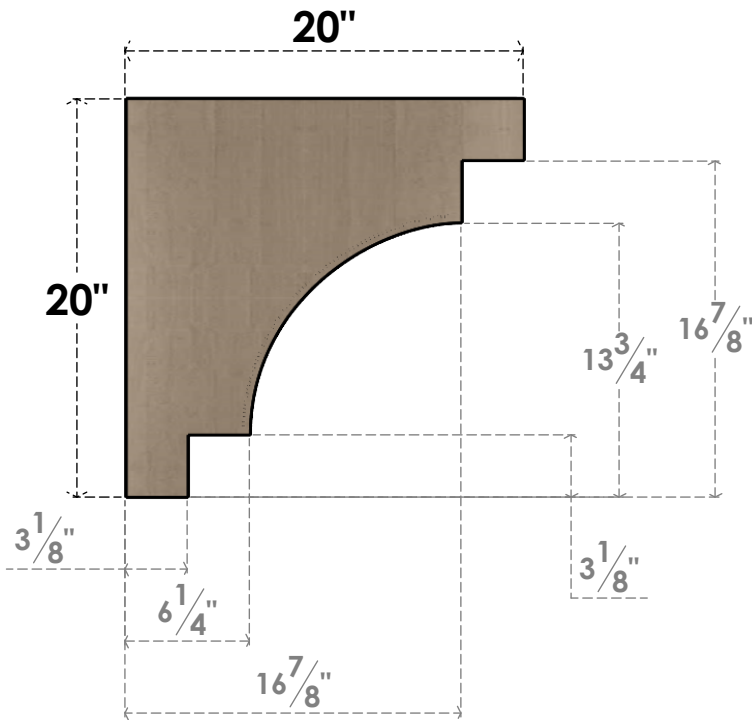

# ITEM NUMBER: CORU10X20X20MEDRCPR

10"W X 20"D X 20"H SERIES 1 CLASSIC MEDITERRANEAN ROUGH CEDAR  
TIMBERTHANE FAUX WOOD CORBEL, PRIMED

**SIDE PROFILE**

**FRONT PROFILE**

**ISOMETRIC**

EKENA MILLWORK  
2300 WEST MAIN ST.  
CLARKSVILLE, TX 75426  
TOLL FREE: 866-607-0453  
WWW.EKENAMILLWORK.COM

NOTES

1. INSTALLATION TO BE COMPLETED IN ACCORDANCE WITH MANUFACTURER'S SPECIFICATIONS.
2. DRAWING MAY NOT BE TO SCALE
3. THIS DRAWING IS INTENDED FOR DESIGN AND PLANNING PURPOSES ONLY.
4. ALL INFORMATION CONTAINED HEREIN WAS CURRENT AT THE TIME OF DEVELOPMENT BUT MUST BE REVIEWED AND APPROVED BY THE PRODUCT MANUFACTURER TO BE CONSIDERED ACCURATE.
5. TIMBERTHANE ARCHITECTURAL PRODUCTS ARE MADE FROM HIGH DENSITY URETHANE AND COME FACTORY PRIMED