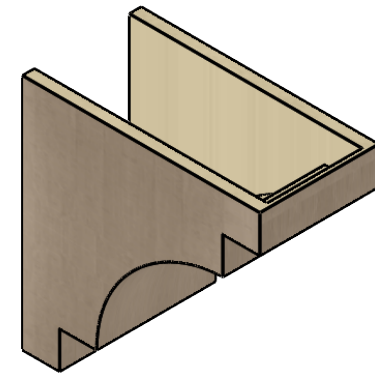

# ITEM NUMBER: CORU10X20X20MEDRCPR

10"W X 20"D X 20"H SERIES 1 CLASSIC MEDITERRANEAN ROUGH CEDAR  
TIMBERTHANE FAUX WOOD CORBEL, PRIMED

**SIDE PROFILE**

**FRONT PROFILE**

**ISOMETRIC**

EKENA MILLWORK  
2300 WEST MAIN ST.  
CLARKSVILLE, TX 75426  
TOLL FREE: 866-607-0453  
WWW.EKENAMILLWORK.COM

NOTES

1. INSTALLATION TO BE COMPLETED IN ACCORDANCE WITH MANUFACTURER'S SPECIFICATIONS.
2. DRAWING MAY NOT BE TO SCALE
3. THIS DRAWING IS INTENDED FOR DESIGN AND PLANNING PURPOSES ONLY.
4. ALL INFORMATION CONTAINED HEREIN WAS CURRENT AT THE TIME OF DEVELOPMENT BUT MUST BE REVIEWED AND APPROVED BY THE PRODUCT MANUFACTURER TO BE CONSIDERED ACCURATE.
5. TIMBERTHANE ARCHITECTURAL PRODUCTS ARE MADE FROM HIGH DENSITY URETHANE AND COME FACTORY PRIMED